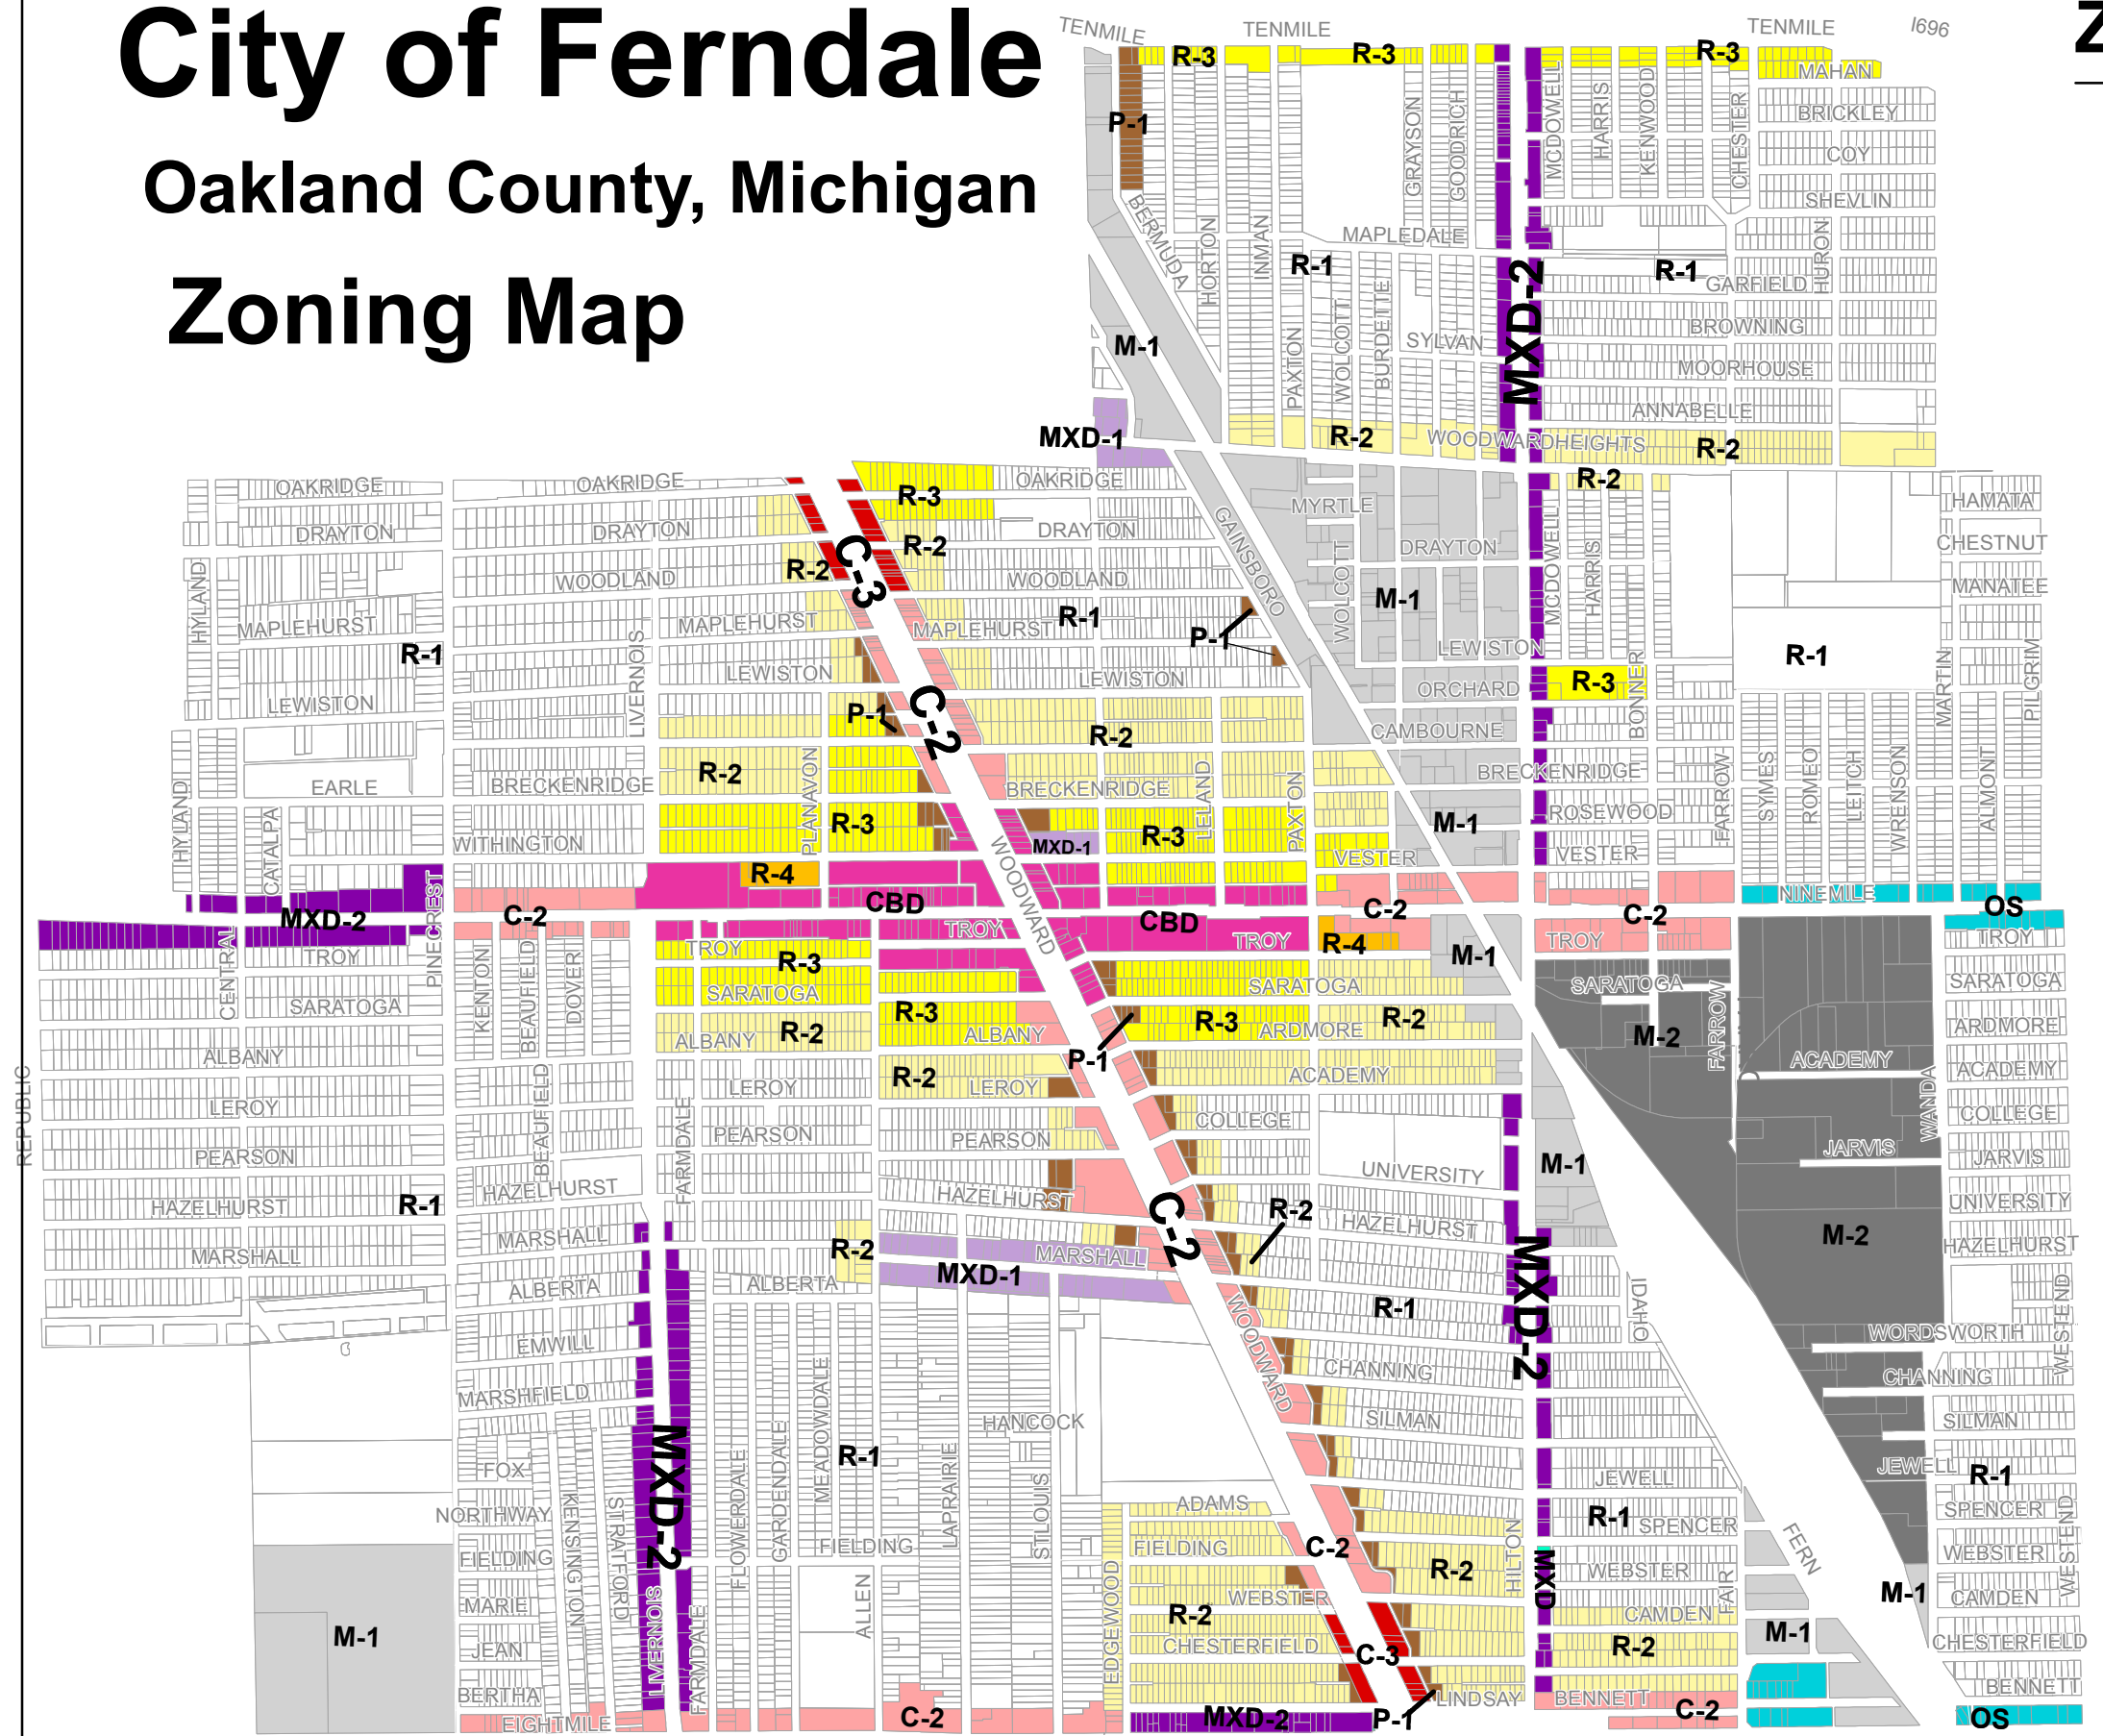

City of Ferndale

Oakland County, Michigan

Zoning Map

Zoning Districts

- R-1 Single-Family Residential
- R-2 Single/Two-Family Residential
- R-3 Single/Multiple-Family Residential
- R-4 Multiple-Family Residential
- OS Office/Service
- CBD Central Business District
- C-2 General Commercial
- C-3 Extended Business
- M-1 Limited Industrial
- M-2 General Industrial
- MXD-1 Mixed Use 1
- MXD-2 Mixed Use 2
- P-1 Vehicular Parking

Sources: Oakland County
City of Ferndale